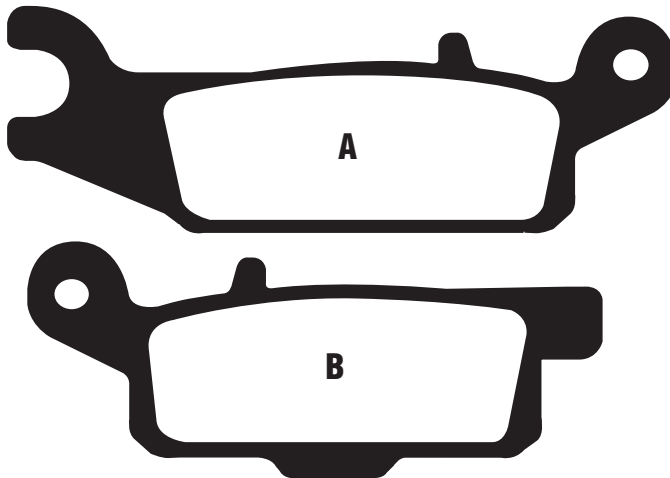

FA444TT A. 107 x 33.75 x 8mm B. 91.66 x 38.2 x 8mm

YAMAHA

YFM 250 RX/RV Raptor	08-09	F(right)
YFM 550 Grizzly FGHY/FGPY	09-10	F(right)
YFM 700 FGPW/FGPX/FGPY/FGPZ Grizzly	07-10	F(right)

Equivalents OE #

3B4 W0045 10
4D3 W0045 10

Competitor X Ref

MATERIAL AVAILABILITY AND PART NO.					Competitor X Ref			
STD	OPTIONS				Dunlop	Ferodo	SBS	Vesrah
FA	HH	R	MXS	EPFA	DP980	FDB 2230	849	VD278/2
FA444TT	-	FA444R	-	-