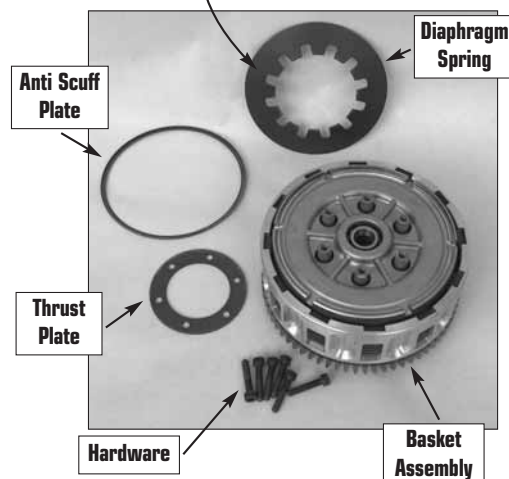

EBC Diaphragm Clutch Springs

EBC SRK clutch kits, shown on the following pages, include the new diaphragm spring range. Full engine sets of heat treated and tempered spring steel diaphragm springs with a guaranteed 15% tension upgrade.

The picture opposite shows a typical aftermarket billet clutch and how the assembly looks. It is essential when replacing the diaphragm spring that the anti-scuff plate is in good condition. This is a rather flimsy steel pressing and can become bent or distorted in which case it must be replaced, this is a genuine part available from your main dealer only.