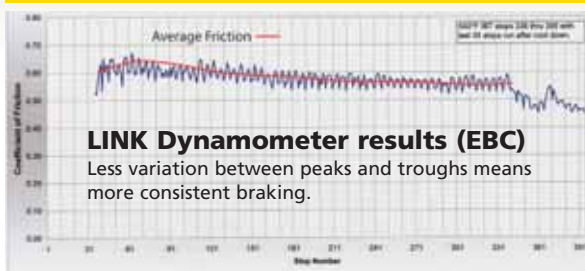

The Dyno Test Results

EPFA Range for 2011

Set No.	Set No.
EPFA16HH	EPFA335HH
EPFA94HH	EPFA345HH
EPFA95HH	EPFA346HH
EPFA129HH	EPFA347HH
EPFA131HH	EPFA367HH
EPFA145HH	EPFA368HH
EPFA158HH	EPFA369/4HH
EPFA175HH	EPFA379HH
EPFA181HH	EPFA380HH
EPFA185HH	EPFA381HH
EPFA187HH	EPFA387HH
EPFA188HH	EPFA388HH
EPFA197HH	EPFA390HH
EPFA200HH	EPFA400HH
EPFA208HH	EPFA405HH
EPFA218HH	EPFA406HH
EPFA218/2HH	EPFA407HH
EPFA226HH	EPFA409HH
EPFA229HH	EPFA417/4HH
EPFA231HH	EPFA424HH
EPFA239HH	EPFA433/4HH
EPFA244HH	EPFA434HH
EPFA249HH	EPFA435/4HH
EPFA252HH	EPFA442/4HH
EPFA261HH	EPFA447HH
EPFA263HH	EPFA450HH
EPFA265HH	EPFA454/4HH
EPFA294HH	EPFA457HH
EPFA295HH	EPFA458HH
EPFA296HH	EPFA491HH
EPFA322/4HH	EPFA604/4HH

For pad fitment information, please see the pad buyers guide.