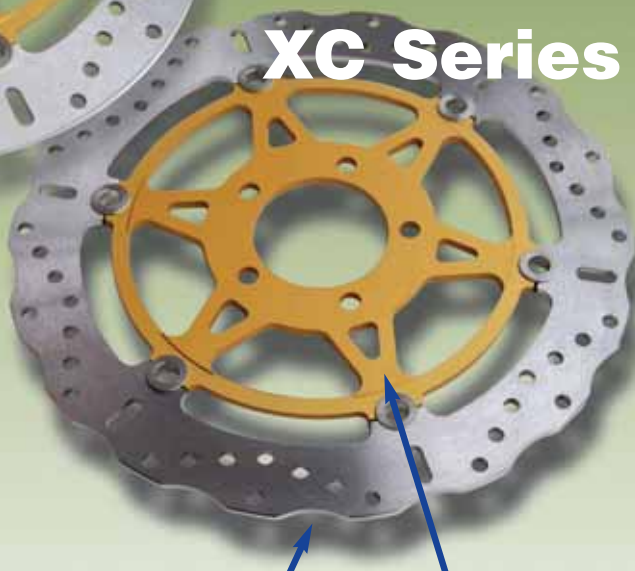

## X Series

New 6 button system

Stainless steel rotor blades

Slotted scraper holes help clean pads better and prevent pad pick-up on rotor.

## XC Series

Lightweight contoured rotor blade profile

Lightweight forged alloy center hub

See DVD video presentation at

[www.ebcbrakes.com/sdrive.html](http://www.ebcbrakes.com/sdrive.html)

New for 2011 - Specialist German mill rolled stainless steel rolled in 500 tonne batches to EBC's specification. Heat treated and tempered to give a vastly improved performance and resistance to abrasion.