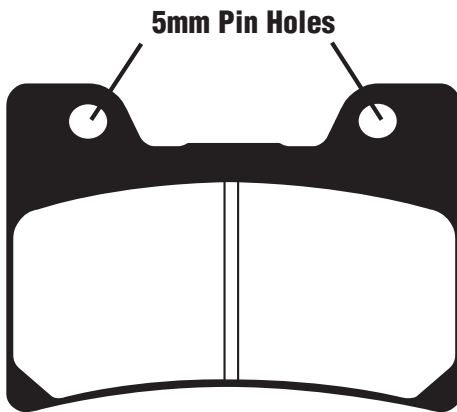

FA160 74.8 x 53.9 x 10mm

For later pad FZR 1000 92-93 with 6mm pin holes use FA182

MZ

850 KBT 95 F

YAMAHA

FZR 600 90-93 F
FZR 600 R 94-95 F
TDM 850 96-01 F
FZR 1000 EX UP (Std Forks) 89-90 F
V-MAX 12 93-03 F
FJ 1200 A (ABS Model) 91-95 F

Equivalents OE #

3GM W0045 00	3GM W0045 11
3GM W0045 01	

Competitor X Ref

Dunlop	Ferodo	SBS	Vesrah
DP410	FDB666	645	VD-251

MATERIAL AVAILABILITY AND PART NO.

STD	OPTIONS			
FA	HH	R	MXS	EPFA
FA160	FA160HH	-	-	-