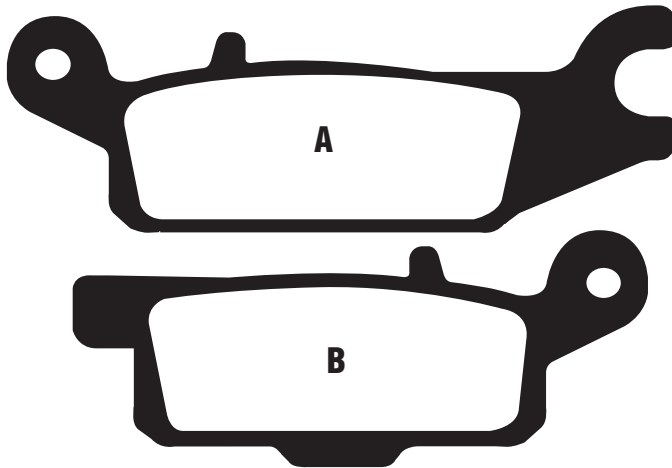

FA445TT A. 107 x 33.75 x 8mm B. 91.66 x 38.2 x 9mm

YAMAHA

YFM 550 Grizzly FGHY/FGPY 09-10 R(left)
YFM 700 FGPW/FGPX/FGPY/FGPZ Grizzly 07-10 R(left)

Equivalents OE #

3B4 W0046 00

MATERIAL AVAILABILITY AND PART NO.				
STD	OPTIONS			
FA	HH	R	MXS	EPFA
FA445TT	-	FA445R	-	-

Competitor X Ref

Dunlop	Ferodo	SBS	Vesrah
DP981	FDB 2233	852	VD279