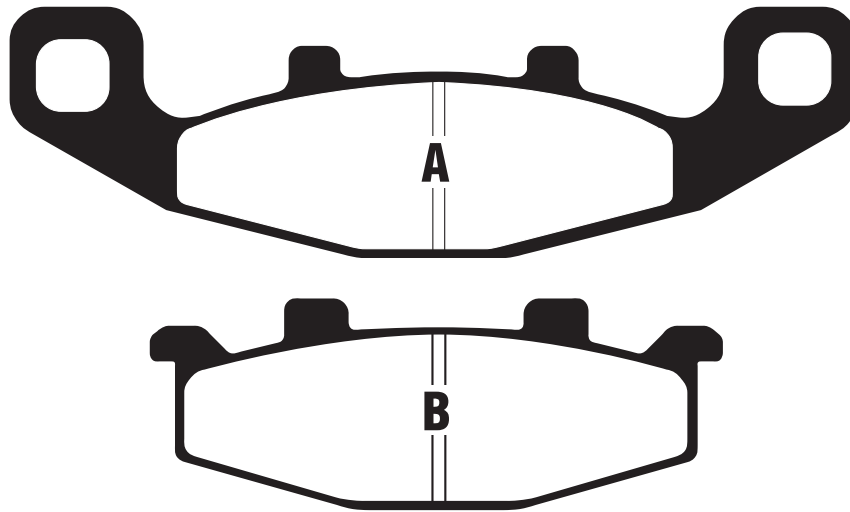

FA129 A. 141 x 41.5 x 9.7mm B. 95 x 34.5 x 9.7mm

DISC PADS
BUYERS GUIDE

HYOSUNG

Comet 250/600

02 F

KAWASAKI

GPX 250 R (ZX 250 F2-F9)

88-95 F

GPX 250 R (EX 250 F)

87 F

KLE 250 A2 (Anhelo)

95 F

KLE 250 A3/A5/A6

97/00-01 F

ZZR 250 (EX 250 H1-H13)

90-03 F

ZR 250 A1-A5

91-95 F

GPX 400 R (ZX 400 F1)

87 R

GPZ 400 R 'D4'

88 R

ZL 400 D1/D2

94-95 F

ZRX 400 (ZR 400 E1/E2)

94-95 F

ZZR 400 (ZX 400 K1/K2/K3)

90-92 R

ER-5 (ER500 A1/A2/A3/A4)

97-00 F

GPz 500 S (EX 500 A1-A6/D1-D7)

87-01 F

KLE 500 A1-A12

91-04 F

KLE 500 B1P/B6F/B7F

05-07 F

ZR 550 B2-B6 'Zephyr'

91-99 F

GPx 600 R (ZX 600 C1-C7)

88-96 F&R

ZL 600 B1 'Eliminator'

95-97 F

ZZ-R 600 (ZX 600 D1-D3)

90-93 R

KL 650 B1-B3 'Tengai'

89-92 F

GPX 750 R (ZX 750 F1-F3)

87-89 F&R

ZR 750 C1-C5 'Zephyr'

91-95 F&R

ZR 750 D1 'Zephyr'

96- R

GPz 900R A7-A8

90-96 R

GPZ 900 R (ZX 900 A11)

98 R

GPZ 900 R (ZX 900 A12-15)

99-02 R

ZX 100 B1-B3 (ZX-10)

88-90 F&R

ZG 1000 A9-A18 (1000 GTR)

94-03 F

ZZR 1100 (ZX 1100 C1-C3)

90-92 R

ZR 1100 A1-A4 'Zephyr'

92-95 R

ZR 1100 B1 'Zephyr'

96-97 R

ZR 1100 B5 (Zephyr 1100 RS)

02 R

SUZUKI

RG 125 UN 'Wolf'

92-94 F

RG 125 UN 'Wolf' (NF13E) Naked

92-94 F

GSF 250 N/ZM/P/NP/ZP/N/NR

92-96 F

GSX 250 SSM Katana (GJ76A)

91 F

GSX 250 FL/FM/FN/FP/FR/FS/FT/FV/FW Across

90-98 F

SW-1 250 (NJ45A)

92 F

GSF 400 M/N/P Bandit

91-95 F

GS 500 EK/EL/EM/EN/EP/ER/ES

89-95 F

DR 800 SM/SN/SP

91-93 F

VX 800 L/M/N/P/R

90-96 F

GSX 1100 GM/GN

91-94 F

Equivalents OE

43082 1068	43082 1095	43082 1134	59100 26810
43082 1069	43082 1104	43082 1139	59100 45860
43082 1074	43082 1114	43082 1161	59301 45860
43082 1077	43082 1123	43082 1189	59302 45810
43082 1088	43082 1124	59100 01820	

Competitor X Ref

Dunlop	Ferodo	SBS	Vesrah
DP314	FDB481/R	597	VD-427

MATERIAL AVAILABILITY AND PART NO.				
STD	OPTIONS			
FA	HH	R	MXS	EPFA
FA129	FA129HH	FA129R	-	EPFA129HH