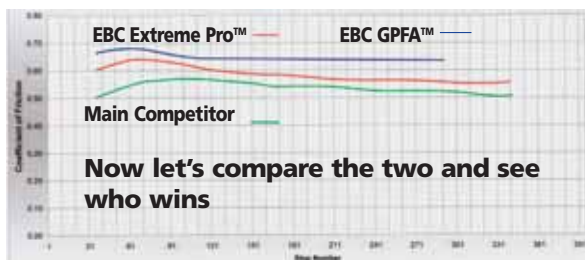

The Dyno Test Results

EPFA Range for 2011

Set No.	Set No.
EPFA16HH	EPFA335HH
EPFA94HH	EPFA345HH
EPFA95HH	EPFA346HH
EPFA129HH	EPFA347HH
EPFA131HH	EPFA367HH
EPFA145HH	EPFA368HH
EPFA158HH	EPFA369/4HH
EPFA175HH	EPFA379HH
EPFA181HH	EPFA380HH
EPFA185HH	EPFA381HH
EPFA187HH	EPFA387HH
EPFA188HH	EPFA388HH
EPFA197HH	EPFA390HH
EPFA200HH	EPFA400HH
EPFA208HH	EPFA405HH
EPFA218HH	EPFA406HH
EPFA218/2HH	EPFA407HH
EPFA226HH	EPFA409HH
EPFA229HH	EPFA417/4HH
EPFA231HH	EPFA424HH
EPFA239HH	EPFA433/4HH
EPFA244HH	EPFA434HH
EPFA249HH	EPFA435/4HH
EPFA252HH	EPFA442/4HH
EPFA261HH	EPFA447HH
EPFA263HH	EPFA450HH
EPFA265HH	EPFA454/4HH
EPFA294HH	EPFA457HH
EPFA295HH	EPFA458HH
EPFA296HH	EPFA491HH
EPFA322/4HH	EPFA604/4HH

For pad fitment information, please see the pad buyers guide.