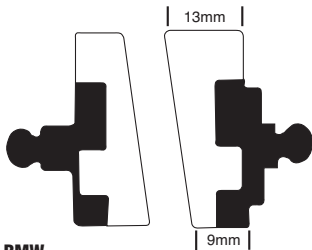

## FA022 71.8 x 35mm

**Note: 1 pad left  
1 pad right  
Tapered finish**