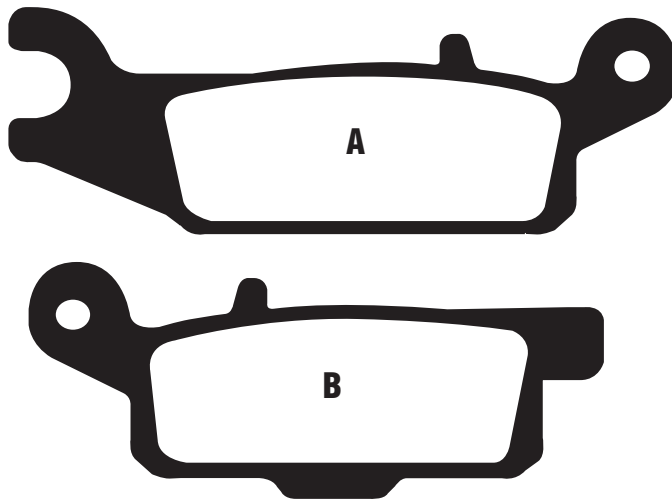

FA446TT A. 107 x 33.75 x 8mm B. 91.66 x 38.2 x 9mm

YAMAHA

YFM 550 Grizzly FGHY/FGPY 09-10 R(right)
YFM 700 FGPW/FGPX/FGPY/FGPZ Grizzly 07-10 R(right)

Equivalents OE #

3B4 W0046 10

MATERIAL AVAILABILITY AND PART NO.				
STD	OPTIONS			
FA	HH	R	MXS	EPFA
FA446TT	-	FA446R	-	-

Competitor X Ref

Dunlop	Ferodo	SBS	Vesrah
DP982	FDB 2232	851	VD278