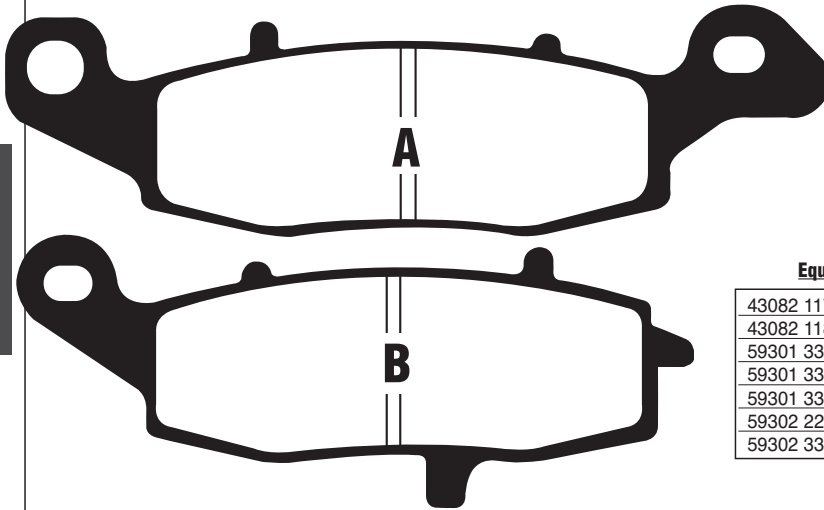

# FA229 A. 133.5 x 36.8 x 8.4mm B. 109.6 x 44.4 x 8.5mm

DISC PADS BUYERS GUIDE