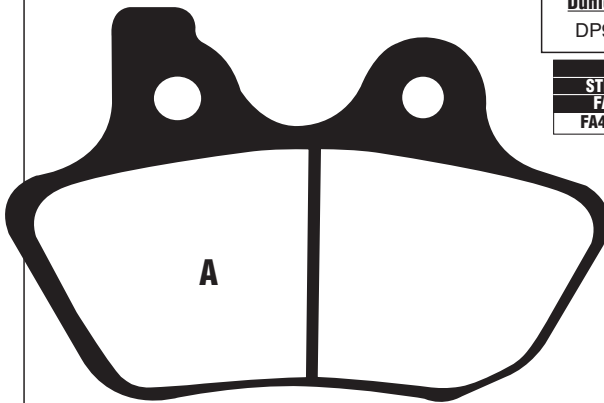

MATERIAL AVAILABILITY AND PART NO.				
STD	OPTIONS			
FA	HH	R	MXS	EPFA
FA400	FA400HH	-	-	EPFA400HH

**CHECK PAD SHAPE TO CONFIRM  
CORRECT PAD HAS BEEN  
SELECTED**

**FA401** A. 99 x 40.1 x 7.56mm B. 75.5 x 37.9 x 8.26mm