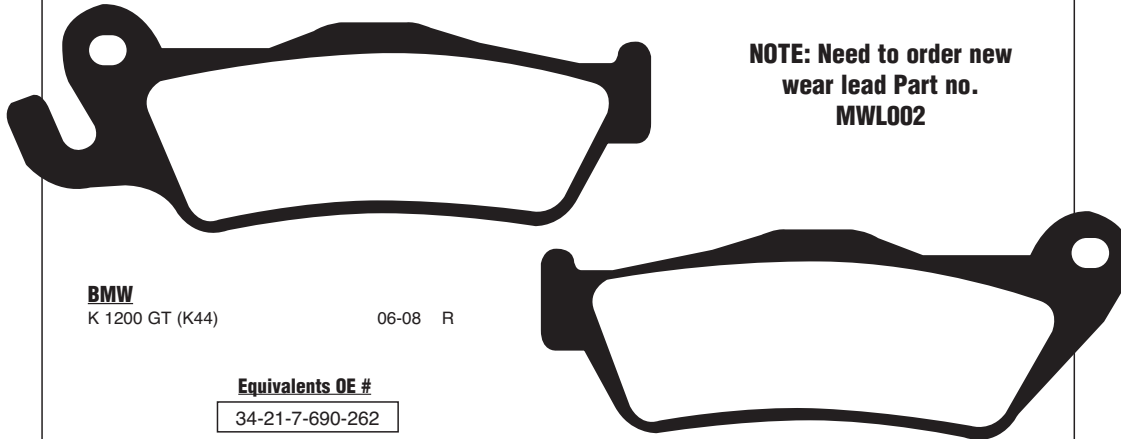

FA438HH A. 102.9 x 37.3 x 8.52mm B. 102.9 x 37.3 x 8.45mm

NOTE: Need to order new wear lead Part no. MWL002

BMW

K 1200 GT (K44)	06-08	R

Equivalents OE

34-21-7-690-262

MATERIAL AVAILABILITY AND PART NO. OPTIONS				
STD	HH	R	MXS	EPFA
FA	HH	R	MXS	EPFA
-	FA438HH	-	-	-

Competitor X Ref

Dunlop	Ferodo	SBS	Vesrah
-	-	-	-