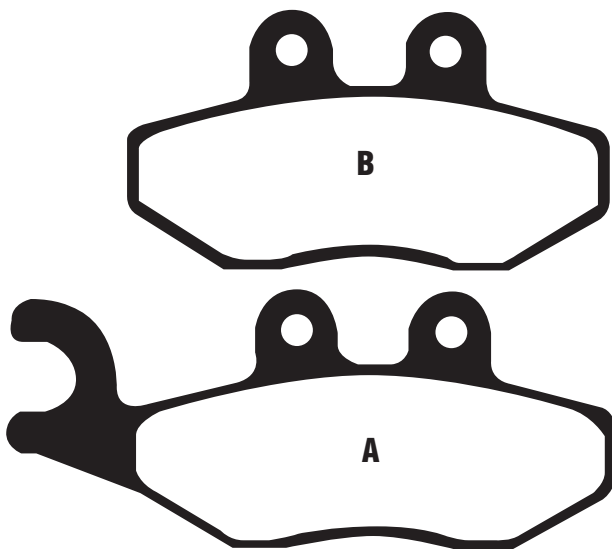

SFA353 A. 96.8 x 39.35 x 9.3mm B. 77 x 42 x 9.3mm

NOTE: HENG TONG CALIPER

Equivalents OE #

497072
497116
647078
56012R
650983

APRILIA

Sport City One 50 (2T) 08-11 F
Sport City One 50 (4T) 08-10 F
Sport City One 125cc 08-11 F

DERBI

Boulevard 50 (2T) 09-10 F
Boulevard 50 (4T) 09 F
Boulevard 125 (4T) 08-11 F

GILERA

DNA 50 (Heng Tong Caliper) 01-05 F
Runner 50 PJ/SP 06-11 F
125 VX/180 VXR (4T) 01-04 F
DNA 125/180 (Heng Tong Caliper) 01-03 F
FX/FXR 125/180 Runner (Rear drum brake model/Heng Tong front caliper) 97-02 F
Runner 125/180 FX/FXR/SP (2T) 99-02 F
VXR 200 Runner (4T) 02-04 F
Nexus 125 07-11 F&R
Nexus 250 ie 07-08 F&R
VX 125 Runner/ST (4T) 05-11 F
VX 200 Runner/ST (4T) 05-11 F
Nexus 300 i 08-11 F&R
Fuoco 500 RC/ie 07-11 R
GP 800 (Chain drive) 08-11 R

KEEWAY

K2 125/150/250 07 F&R

PIAGGIO/VESPA

Fly 50 (2T) 05-11 F
Fly 50 (4T) 05-10 F
Typhoon 50 (2T) (12" wheels) 10-11 F
Fly 100 (4T) 07-08 F
Beverley 125 07 F
Beverly B125 02-06 F&R
Beverley S 125 07 F&R
Beverley Tourer 125 08-09 F&R
Carnaby 125 07-09 F&R
Fly 125 (4T) 05-10 F
GT 125 L Granturismo Heng Tong Caliper 03-06 F
GTS 125 07-10 F
GTV 125 07-09 F
Skipper ST 125/150 4T 00-04 F
Super Hexagon GTX 125/180 (11" wheels) 00 F
Super Hexagon 125/180 (12" wheels) 01-03 F
Typhoon 125 (4T) (12" wheels) 10-11 F
Xevo 125 07-11 F
X7 125cc 08-09 F

X8 125 04-06 F
X8 125 ie 07 F
X8 125/Street 07 F
X9 125 Evolution 05-07 F(left)
Fly 150 (4T) 05-08 F
X8 150 Street 07 F
Beverly B 200 02-05 F&R
Carnaby 200 07-09 F&R
GT 200 L Granturismo Heng Tong Caliper 03-06 F
X8 200 04-05 F
Beverly 250 (Carb) 04-07 F&R
Beverley 250 ie 06-07 F&R
Beverley S 250 ie 07 F&R
Beverley Tourer 250 ie 08-09 F&R
Beverley Cruiser 250 ie 07-08 F&R
Carnaby 250 ie 08-09 F&R
GTS 250 ie/ABS 05-10 F
GTV 250 ie 07-09 F
GT 60 (Special Anniversary Model) (GTV 250) 06 F
X7 250cc ie 08-09 F
X8 250 ie 05-07 F
X9 250 05-06 F(left)
Xevo 250 ie 07-10 F
Carnaby Cruiser 300 08-09 F&R
GTS 300 08-09 F
X7 300 Evo 09-11 F
Beverley 400 ie 07 R
Xevo 400 ie 07-11 F(left)&R
MP3 400 ie 07-09 R
MP3-LT 400 ie 09-10 R
X8 400 ie 06-08 F(left)&R

VESPA

GTS 125 Super 10-11 F
GTS 250 ie/ABS 05-11 F
GTS 300 Super 10-11 F
GTV 300 10 F&R

Competitor X Ref

Dunlop	Ferodo	SBS	Vesrah
-	-	786	-

MATERIAL AVAILABILITY AND PART NO.

STD	OPTIONS			
SFA	HH	R	MXS	EPFA
SFA353	SFA353HH	-	-	-