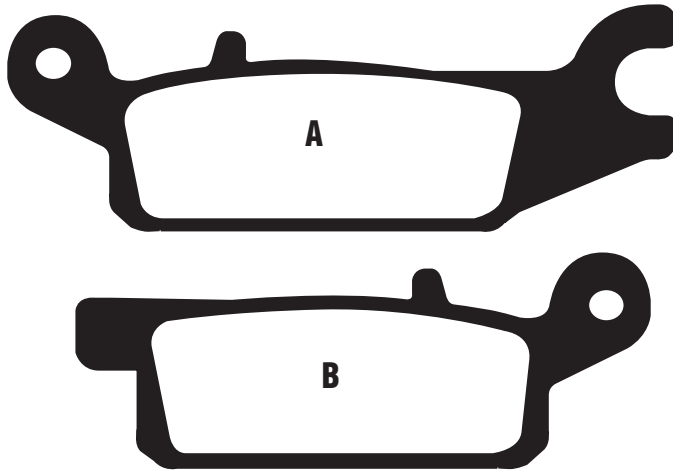

FA443TT A. 107 x 33.75 x 8mm B. 91.66 x 38.2 x 8mm

YAMAHA

YFM 250 RX/RV Raptor	08-09	F(left)
YFM 550 Grizzly FGHY/FGPY	09-10	F(left)
YFM 700 FGPW/FGPX/FGPY/FGPZ Grizzly	07-10	F(left)

Equivalents OE #

3B4 W0045 00
4D3 W0045 00

Competitor X Ref

MATERIAL AVAILABILITY AND PART NO.					Competitor X Ref			
STD	OPTIONS				Dunlop	Ferodo	SBS	Vesrah
FA	HH	R	MXS	EPFA	DP979	FDB 2231	850	VD279/2
FA443TT	-	FA443R	-	-