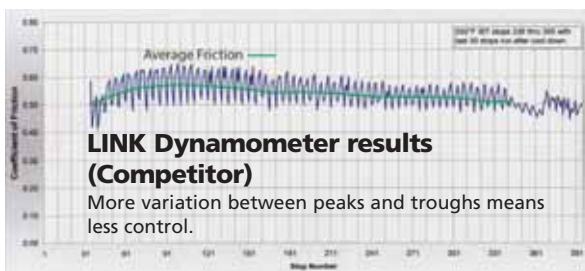

The Dyno Test Results

EPFA Range for 2011

Set No.	Set No.
EPFA16HH	EPFA335HH
EPFA94HH	EPFA345HH
EPFA95HH	EPFA346HH
EPFA129HH	EPFA347HH
EPFA131HH	EPFA367HH
EPFA145HH	EPFA368HH
EPFA158HH	EPFA369/4HH
EPFA175HH	EPFA379HH
EPFA181HH	EPFA380HH
EPFA185HH	EPFA381HH
EPFA187HH	EPFA387HH
EPFA188HH	EPFA388HH
EPFA197HH	EPFA390HH
EPFA200HH	EPFA400HH
EPFA208HH	EPFA405HH
EPFA218HH	EPFA406HH
EPFA218/2HH	EPFA407HH
EPFA226HH	EPFA409HH
EPFA229HH	EPFA417/4HH
EPFA231HH	EPFA424HH
EPFA239HH	EPFA433/4HH
EPFA244HH	EPFA434HH
EPFA249HH	EPFA435/4HH
EPFA252HH	EPFA442/4HH
EPFA261HH	EPFA447HH
EPFA263HH	EPFA450HH
EPFA265HH	EPFA454/4HH
EPFA294HH	EPFA457HH
EPFA295HH	EPFA458HH
EPFA296HH	EPFA491HH
EPFA322/4HH	EPFA604/4HH

For pad fitment information, please see the pad buyers guide.